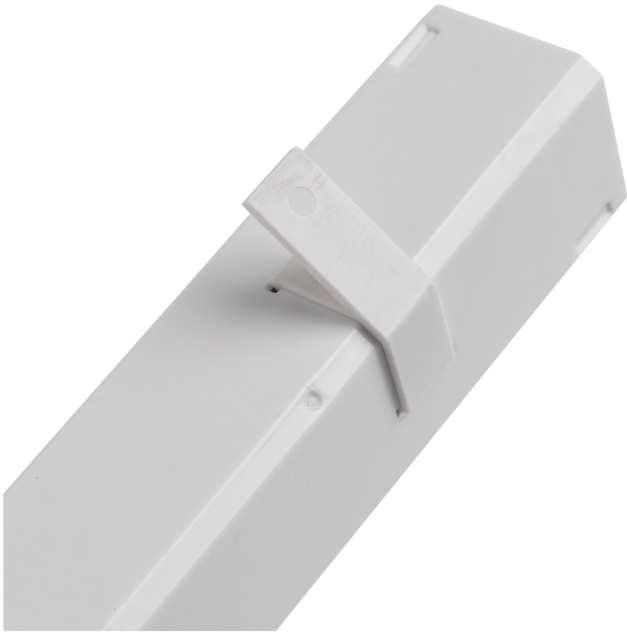

Product Data Sheet

LED striplight 330mm - 6500k

Part No: **STRLED330**

- Opal diffuser to avoid dotting
- Linkable
- Switched
- Includes mains lead and fixing brackets
- Integral driver

Technical Specification

Part No	STRLED330
Lumens	325
CCT	6000
Colour Temperature	Cool White
Finish	White
Voltage	240
Wattage	4.5
CRI	80
IP Rating	20
Dimmable	N
Connector Type	Bare End
Length	330
Width	36
Depth	35
Class 1 or 2 or 3	II
Material / Made From	Plastic