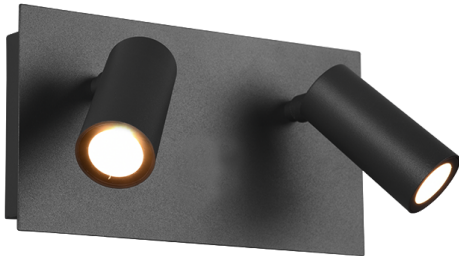

Product Data Sheet

Tunga Double External Wall Light - Anthracite

Part No: 222960242

- Built-in LED
- Wall mounting
- IP54 rated for external use

Technical Specification

Part No	222960242
Finish	Anthracite
Voltage	240
Wattage	2 x 4

IP Rating	54
Lamp Holder	Integrated LED
Lamp Included	Y
Height	121
Width	230
Depth	130
Class 1 or 2 or 3	I
Unit of sale	1
Price	each
EAN	4017807491326
Notes	