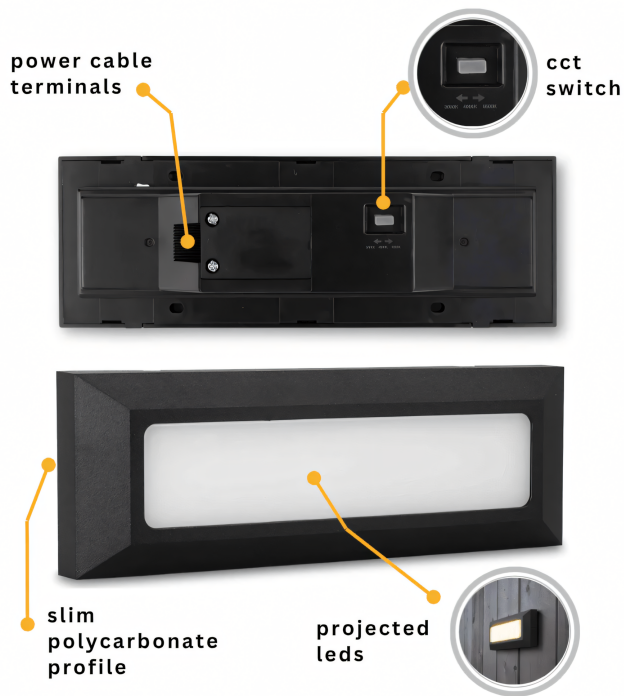

Product Data Sheet

BLR Outdoor Recessed Wall Brick Light

Part No: **BLR6CT2**

- 3CCT - 3000K, 4000K, 6500K
- Frosted diffuser
- 6W

Technical Specification

Part No	BLR6CT2
Lumens	350LM, 400LM, 370LM
CCT	3000K, 4000K, 6500K
Colour Temperature	CCT

Finish	Black
Voltage	240
Wattage	6
CRI	80
IP Rating	65
Dimmable	N
Lamp Holder	Integrated LED
Length	80
Width	230
Depth	59
Class 1 or 2 or 3	I
Material / Made From	Polycarbonate
EAN	5055530840102
Unit of sale	1
Price	each