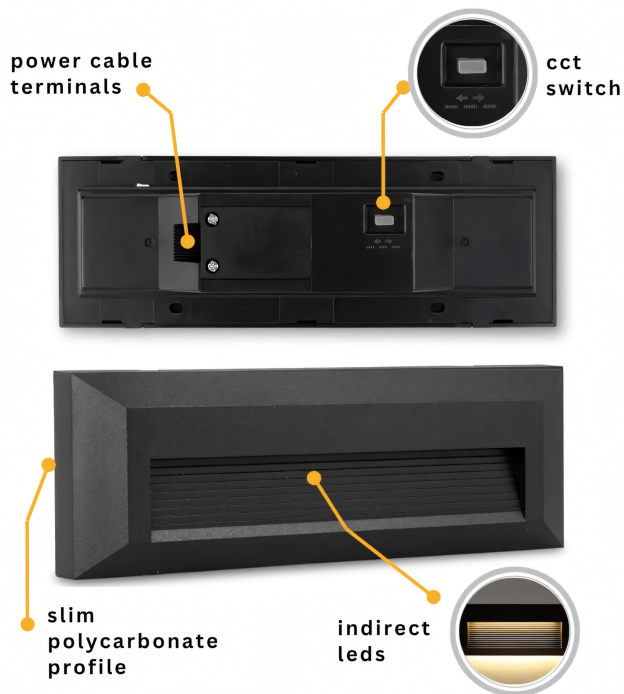

Product Data Sheet

BLS Outdoor Surface Diffused Wall Brick Light

Part No: **BLS6CT1**

- 3CCT - 3000K, 4000K, 6500K
- Frosted diffuser
- 6W

Technical Specification

Part No	BLS6CT1
Lumens	250LM, 300LM, 270LM
CCT	3000K, 4000K, 6500K
Colour Temperature	CCT

Finish	Black
Voltage	240
Wattage	6
CRI	80
IP Rating	65
Dimmable	N
Lamp Holder	Integrated LED
Length	80
Width	230
Depth	29
Class 1 or 2 or 3	I
Material / Made From	Polycarbonate
EAN	5060727555059
Unit of sale	1
Price	each