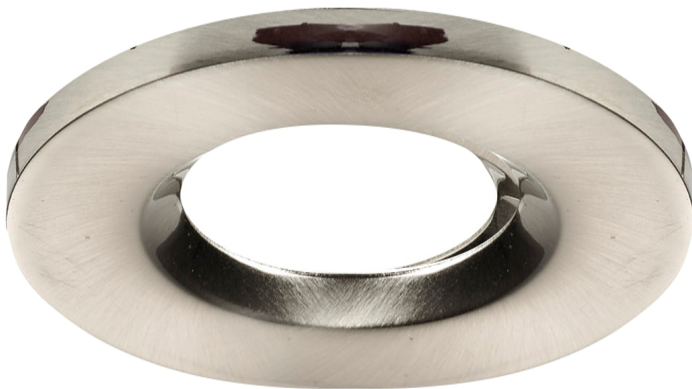

Product Data Sheet

Brushed nickel bezel for TOPAZ LED Downlights

Part No: MIBEZ-BN

- Brushed Nickel bezel for TOPAZ LED Downlights

Technical Specification

Part No	MIBEZ-BN
Finish	Brushed Nickel
Diameter	87
EAN	5055530831070
Unit of sale	1