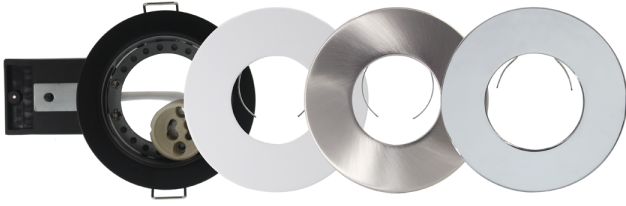

### brushed nickel open back fixed fire rated downlight

Part No: FN-F-BN

- Twist off bezel
- Loop In/Out Push Fit Terminal
- 30,60,90 minute fire rated - timber joist
- Engineered joist tested including i-joist & posi joist - details on request

## Technical Specification

<b>Part No</b>	<b>FN-F-BN</b>
<b>Finish</b>	Brushed Nickel
<b>Voltage</b>	240
<b>IP Rating</b>	20
<b>Lamp Holder</b>	GU10
<b>Lamp Included</b>	No
<b>Depth</b>	98
<b>Diameter</b>	85
<b>Cut Out</b>	68
<b>Class 1 or 2 or 3</b>	II
<b>EAN</b>	5055530823679
<b>Unit of sale</b>	1
<b>Price</b>	each