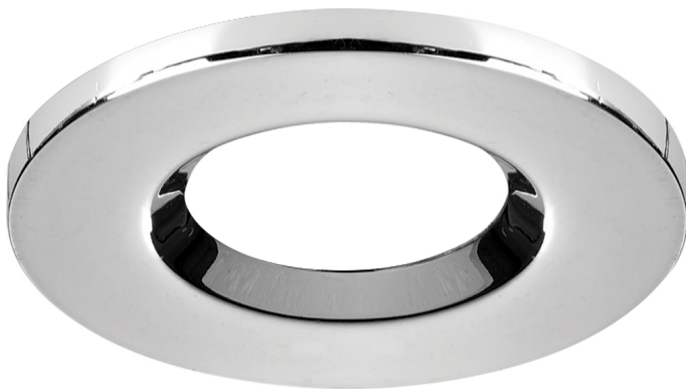

### Chrome bezel for TOPAZ LED Downlights

Part No: MIBEZ-CH

- Chrome bezel for TOPAZ LED Downlights

### Technical Specification

Part No	MIBEZ-CH
Finish	Chrome
Diameter	87
EAN	5055530831094
Unit of sale	1

**Price**

each

**Notes**