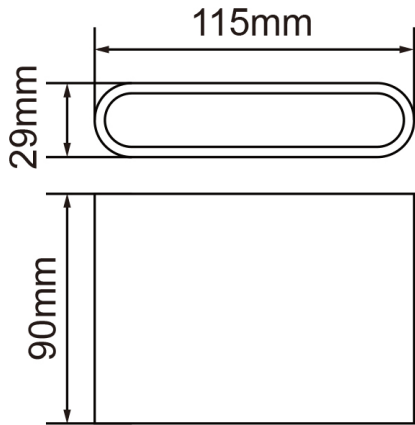

Product Data Sheet

Gozo LED up & down external wall light matt black finish

Part No: **GOZO-BK-CT**

- 2x3W Built-in LED
- Up & down light distribution
- IP65 rated for internal or external use
- CCT switchable (3000K | 4000K | 6000K)

Technical Specification

Part No	GOZO-BK-CT
Lumens	2 x 243
CCT	3000K, 4000K, 6000K
Colour Temperature	CCT
Finish	Black
Voltage	240
Wattage	2 x 3
CRI	80
IP Rating	65
Dimmable	N
Lamp Holder	Integrated LED
Height	90
Width	115
Class 1 or 2 or 3	I
Material / Made From	Diecast aluminium
EAN	5055530838529