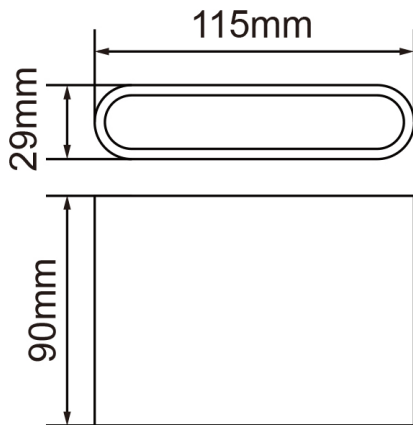

### Gozo LED up & down external wall light matt grey finish

Part No: GOZO-GY-CT

- 2x3W Built-in LED
- Up & down light distribution
- IP65 rated for internal or external use
- CCT switchable (3000K | 4000K | 6000K)

## Technical Specification

<b>Part No</b>	<b>GOZO-GY-CT</b>
<b>Lumens</b>	2 x 243
<b>CCT</b>	3000K, 4000K, 6000K
<b>Colour Temperature</b>	CCT
<b>Finish</b>	Grey
<b>Voltage</b>	240
<b>Wattage</b>	2 x 3
<b>CRI</b>	80
<b>IP Rating</b>	65
<b>Dimmable</b>	N
<b>Lamp Holder</b>	Integrated LED
<b>Height</b>	90
<b>Width</b>	115
<b>Class 1 or 2 or 3</b>	I
<b>Material / Made From</b>	Diecast aluminium
<b>EAN</b>	5055530838536