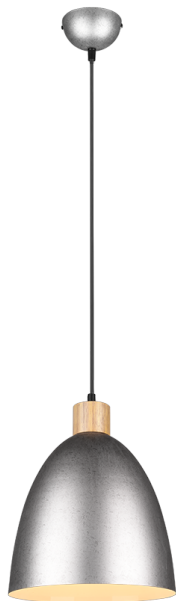

### Jagger Pendant - Brushed Nickel

Part No: R30681067

- Ceiling mounting
- IP20
- Requires E27 x 1 max 40W
- Lamp(s) not included

### Technical Specification

Part No	R30681067
Finish	Brushed Nickel
Voltage	240
IP Rating	20

<b>Lamp Holder</b>	E27 (ES) - 40W
<b>Lamp Included</b>	N
<b>Diameter</b>	250
<b>Drop</b>	300
<b>Class 1 or 2 or 3</b>	I
<b>Unit of sale</b>	1
<b>Price</b>	each
<b>EAN</b>	4017807503203
<b>Notes</b>	