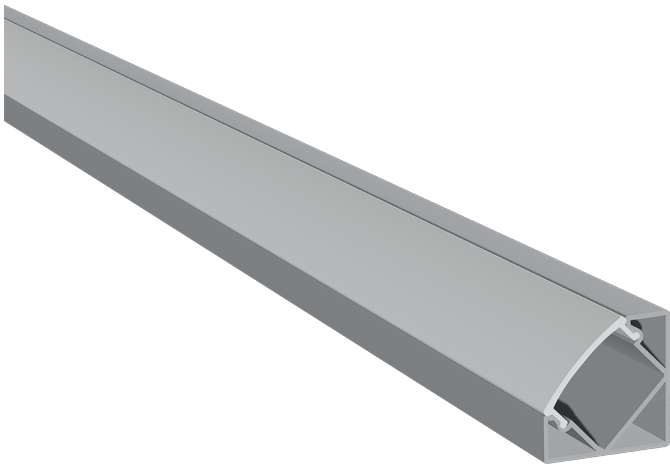

Product Data Sheet

JXC corner profile

Part No: JXC-PROFILE

- Surface mounted corner profile
- Fits 12mm wide LED tape
- Clear, frosted, opal and black diffuser available
- Fixing clips available
- End caps available
- Available in 2.5m lengths

Technical Specification

Part No	JXC-PROFILE
Finish	Silver
Width	18.1
Internal Width	12.5
Depth	18.1
Material / Made From	Aluminium
Unit of sale	2.5
Price	per meter
Notes	Bespoke service NOT available through online ordering, sold in stock lengths only.