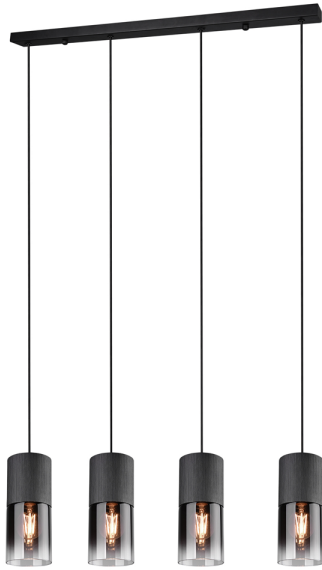

Product Data Sheet

Smoked glass 4 light pendant matt brack finish

Part No: 310600432

- Requires E27 max 28W lamp
- Drop adjustable on installation
- Smoked glass finish

Technical Specification

Part No	310600432
Finish	Smoked Glass
Voltage	240
Wattage	28
IP Rating	20
Lamp Holder	E27 (ES)
Lamp Included	N
Width	80
Diameter	10
Drop	1500
Class 1 or 2 or 3	I
Material / Made From	Glass
EAN	4017807427288
Unit of sale	1
Price	each