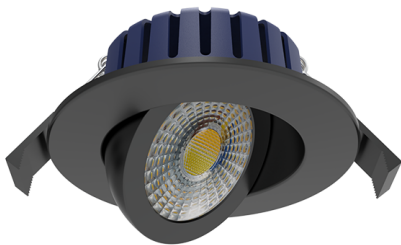

### **SPEY2 Black 7W CCT tilt IP65 dimmable fire rated 4 colour temperature switchable**

Part No: **SPEY2-BK-4CT**

- Colour temperature switchable between 2700, 3000, 4000 and 6000K
- IC Coverable
- 60° Beam Angle
- 0-100% Dimmable
- 30,60,90 minute fire rated - timber joist
- Engineered joist tested including i-joist & posi joist - details on request

## Technical Specification

Part No	SPEY2-BK-4CT
Lumens	730-768
CCT	2700-6000
Colour Temperature	CCT

<b>Finish</b>	Black
<b>Voltage</b>	240
<b>Wattage</b>	7
<b>CRI</b>	80
<b>IP Rating</b>	65
<b>Dimmable</b>	Y
<b>Lamp Holder</b>	Integrated LED
<b>Depth</b>	36.5
<b>Diameter</b>	90
<b>Cut Out</b>	70
<b>Class 1 or 2 or 3</b>	II
<b>EAN</b>	5055530838581
<b>Unit of sale</b>	1
<b>Price</b>	each
<b>Notes</b>	