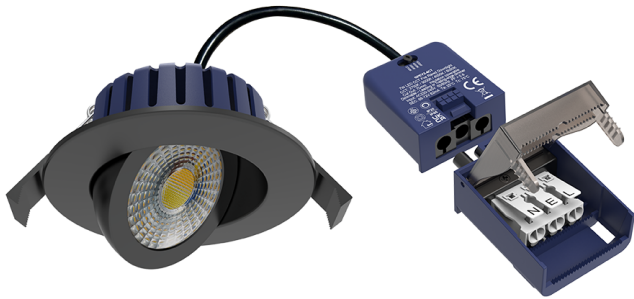

### **SPEY2 Black 7W CCT tilt IP65 dimmable fire rated 4 colour temperature switchable**

Part No: **SPEY2-BK-4CT**

- Colour temperature switchable between 2700, 3000, 4000 and 6000K
- IC Coverable
- 60° Beam Angle
- 0-100% Dimmable
- 30,60,90 minute fire rated - timber joist
- Engineered joist tested including i-joist & posi joist - details on request

## Technical Specification

Part No	SPEY2-BK-4CT
Lumens	730-768
CCT	2700-6000
Colour Temperature	CCT

<b>Finish</b>	Black
<b>Voltage</b>	240
<b>Wattage</b>	7
<b>CRI</b>	80
<b>IP Rating</b>	65
<b>Dimmable</b>	Y
<b>Lamp Holder</b>	Integrated LED
<b>Depth</b>	36.5
<b>Diameter</b>	90
<b>Cut Out</b>	70
<b>Class 1 or 2 or 3</b>	II
<b>EAN</b>	5055530838581
<b>Unit of sale</b>	1
<b>Price</b>	each
<b>Notes</b>	