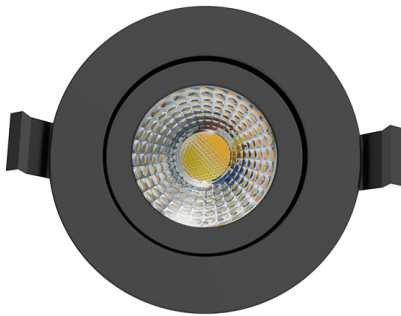

### **SPEY2 Black 7W CCT tilt IP65 dimmable fire rated 4 colour temperature switchable**

Part No: **SPEY2-BK-4CT**

- Colour temperature switchable between 2700, 3000, 4000 and 6000K
- IC Coverable
- 60° Beam Angle
- 0-100% Dimmable
- 30,60,90 minute fire rated - timber joist
- Engineered joist tested including i-joist & posi joist - details on request

## Technical Specification

Part No	SPEY2-BK-4CT
Lumens	730-768
CCT	2700-6000
Colour Temperature	CCT

<b>Finish</b>	Black
<b>Voltage</b>	240
<b>Wattage</b>	7
<b>CRI</b>	80
<b>IP Rating</b>	65
<b>Dimmable</b>	Y
<b>Lamp Holder</b>	Integrated LED
<b>Depth</b>	36.5
<b>Diameter</b>	90
<b>Cut Out</b>	70
<b>Class 1 or 2 or 3</b>	II
<b>EAN</b>	5055530838581
<b>Unit of sale</b>	1
<b>Price</b>	each
<b>Notes</b>	