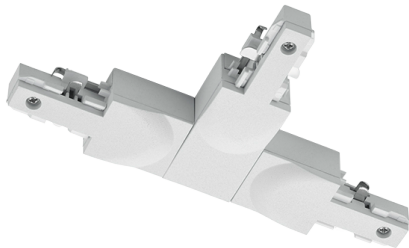

### T Connector (Type A) - Matt White

Part No: 702331A

- Connects three tracks at right angles to each other
- Wall and ceiling mounting
- IP20
- Inner protective conductor
- Plastic

### Technical Specification

Part No	702331A
Finish	Matt White
IP Rating	20
Length	90

<b>Width</b>	20
<b>Depth</b>	100
<b>Material / Made From</b>	Plastic
<b>Unit of sale</b>	1
<b>Price</b>	each
<b>EAN</b>	4017807482171
<b>Notes</b>	