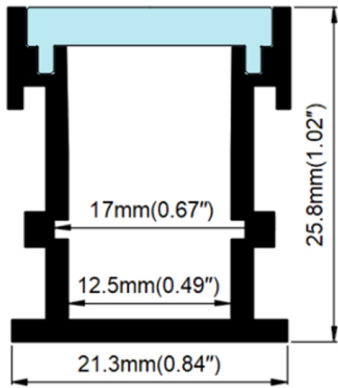

Product Data Sheet

Walk Over Recessed Aluminium LED Profile

Part No: **JX-WALK-PROFILE**

- Recessed aluminium profile
- 20mm to avoid dotting
- Fits 12.5mm wide LED tape
- Frosted diffuser available
- End caps available
- Available in 2.5m lengths

Technical Specification

Part No	JX-WALK-PROFILE
Finish	Silver
IP Rating	20
Width	21.3
Internal Width	12.5
Depth	25.8
Unit of sale	2.5
Price	Mtr
Material / Made From	Aluminium

Notes