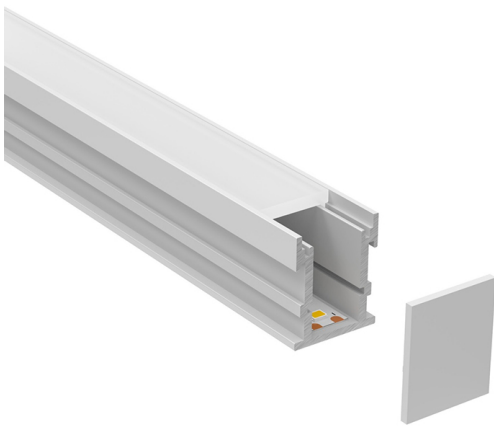

Product Data Sheet

Walk Over Recessed Aluminium LED Profile

Part No: **JX-WALK-PROFILE**

- Recessed aluminium profile
- 20mm to avoid dotting
- Fits 12.5mm wide LED tape
- Frosted diffuser available
- End caps available
- Available in 2.5m lengths

Technical Specification

Part No	JX-WALK-PROFILE
Finish	Silver
IP Rating	20
Width	21.3
Internal Width	12.5
Depth	25.8
Unit of sale	2.5
Price	Mtr
Material / Made From	Aluminium

Notes